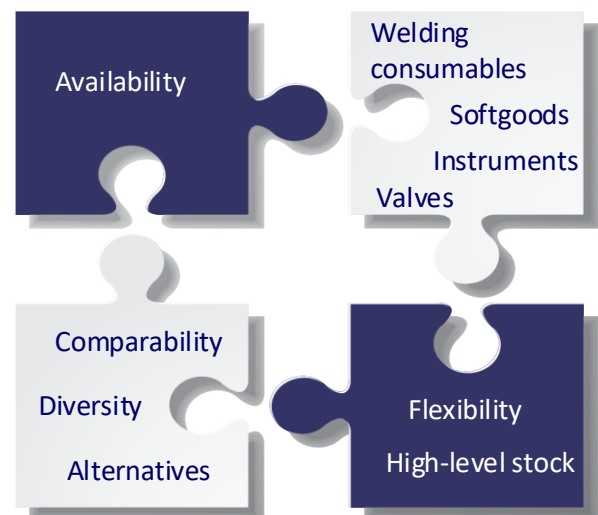

# SPARE PARTS

We all know that we face leakage or failure problems on the most impracticable point and time.

Due to this fact we provide a 24/7 service to support our customers directly when support is needed.

Common and uncommon demands can be provided on short term basis as we are in constant contact to different makers.

Due to our high-level stock and our worldwide network we are in the position to provide our customers genuine spare parts or fitting alternatives to solve any demand.

Regular spare parts supply, replacements or emergency supports - we know the needs and will guarantee our very best to solve any upcoming spare part-problem.

...we serve for your safety!