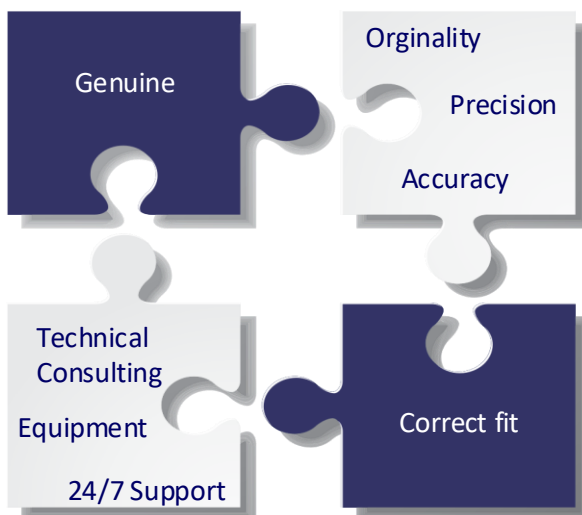

SPARE PARTS

We all know that we face leakage or failure problems on the most impracticable point and time.

Due to this fact we provide a 24/7 service to support our customers directly when support is needed.

Common and uncommon demands can be provided on short term basis as we are in constant contact to different makers.

Due to our high-level stock and our worldwide network we are in the position to provide our customers genuine spare parts or fitting alternatives to solve any demand.

Regular spare parts supply, replacements or emergency supports - we know the needs and will guarantee our very best to solve any upcoming spare part-problem.